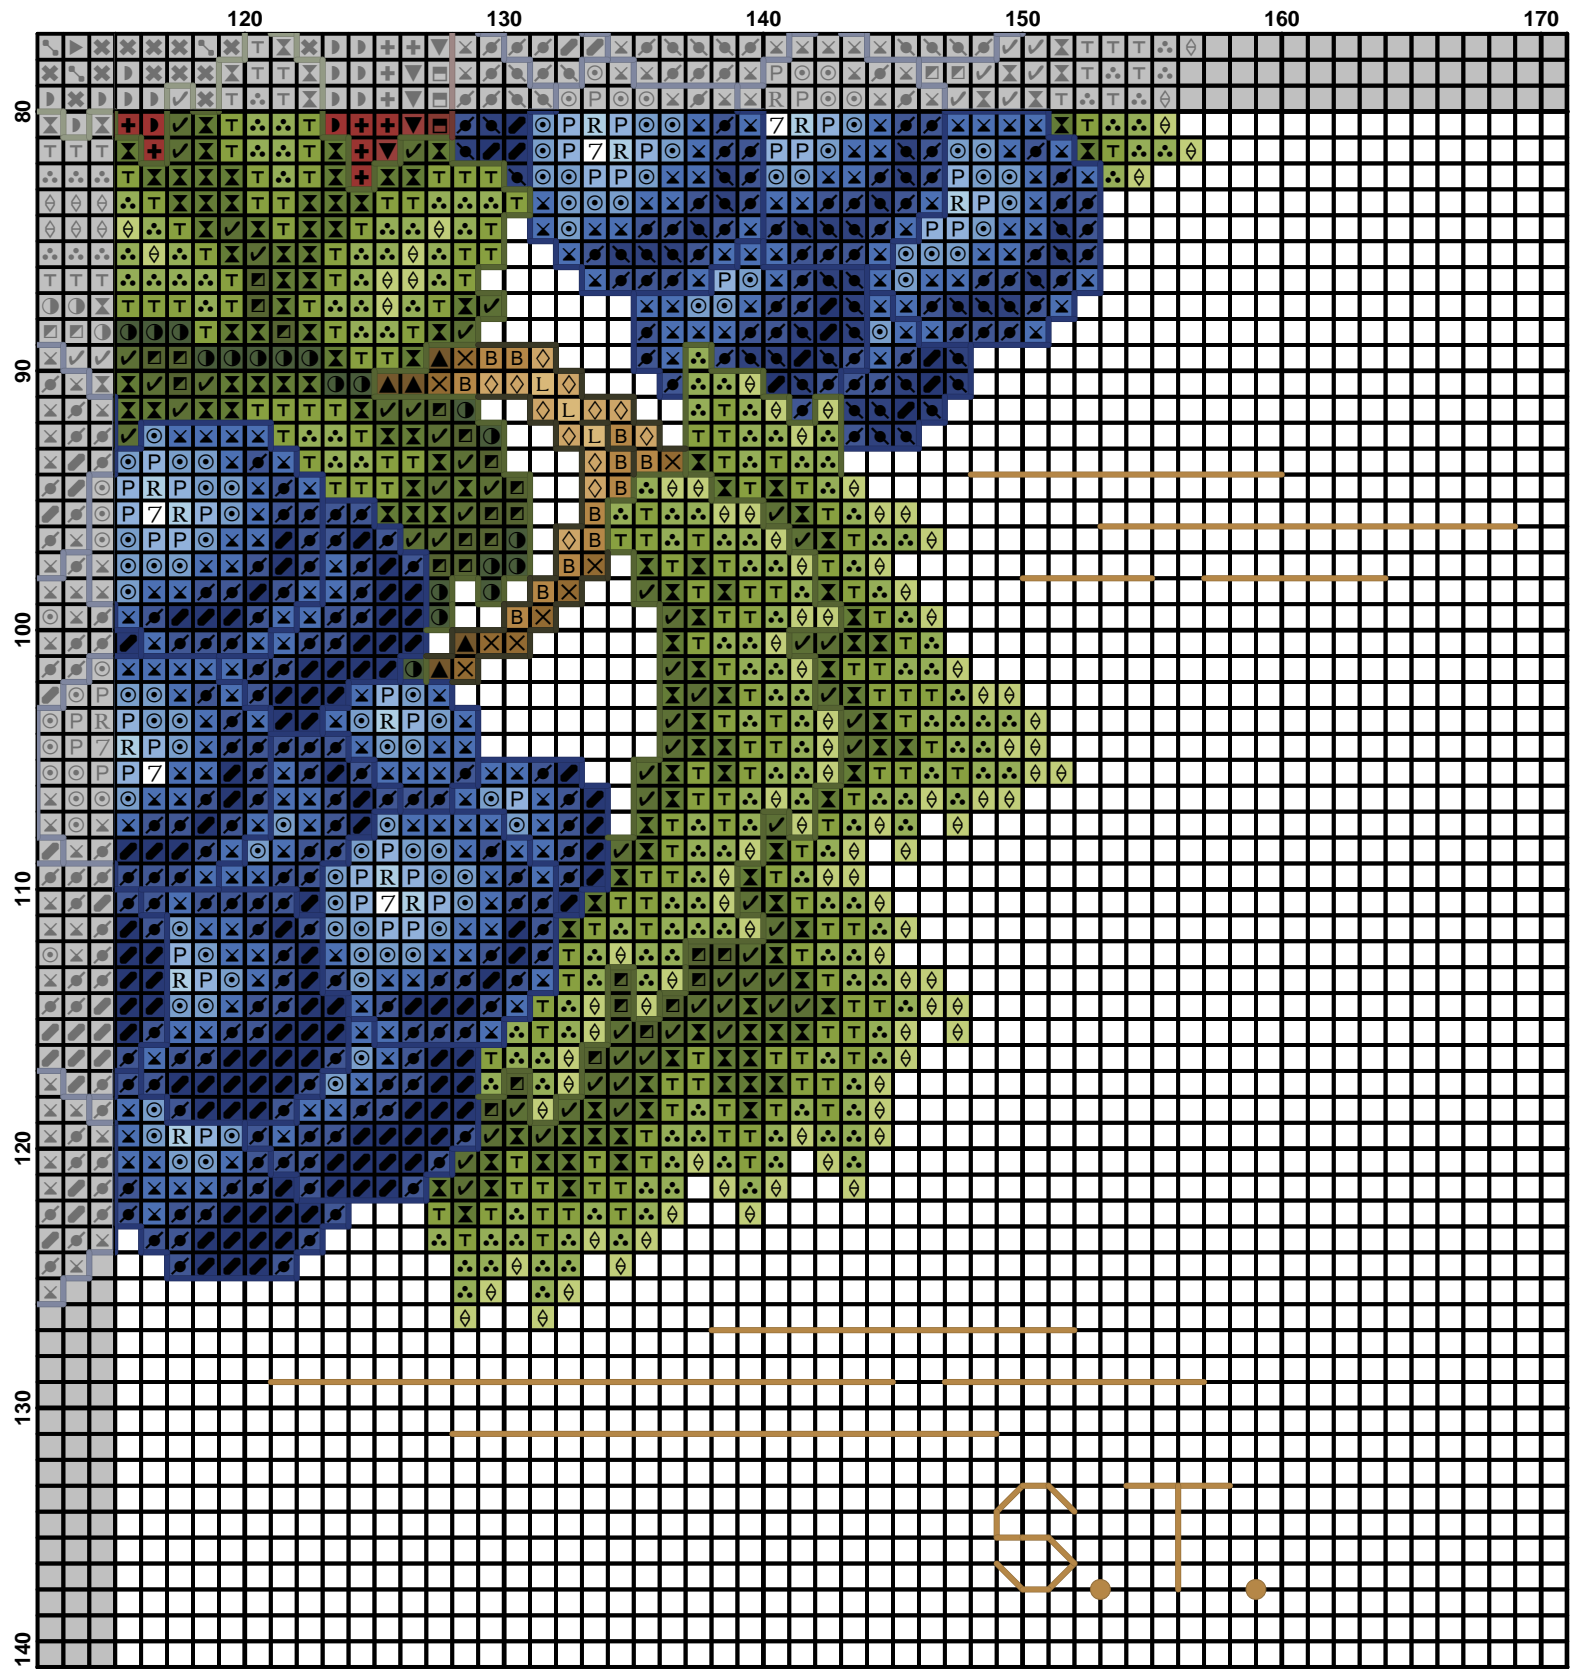

120

130

140

150

160

170

10

20

30

40

50

60

70

80

**Pattern Name:** Рог избылиия (перенабор)**Fabric:** Aida 14, White

167w X 136h Stitches

**Size:** 14 Count, 30.30w X 24.67h cm**Floss Used for Full Stitches:**

Symbol	Strands	Type	Number	Color
	2	DMC	301	Mahogany-MD
	2	DMC	304	Christmas Red-MD
	2	DMC	321	Christmas Red
	2	DMC	400	Mahogany-DK
	2	DMC	433	Brown-MD
	2	DMC	434	Brown-LT
	2	DMC	435	Brown-VY LT
	2	DMC	436	Tan
	2	DMC	437	Tan-LT
	2	DMC	469	Avocado Green
	2	DMC	470	Avocado Green-LT
	2	DMC	471	Avocado Green-VY LT
	2	DMC	472	Avocado Green-UL LT
	2	DMC	498	Christmas Red-DK
	2	DMC	666	Christmas Red-BRT
	2	DMC	712	Cream
	2	DMC	738	Tan-VY LT
	2	DMC	739	Tan-UL VY LT
	2	DMC	745	Yellow-LT Pale
	2	DMC	746	Off White
	2	DMC	772	Yellow Green-VY LT
	2	DMC	796	Royal Blue-DK
	2	DMC	797	Royal Blue
	2	DMC	798	Delft Blue-DK
	2	DMC	799	Delft Blue-MD
	2	DMC	800	Delft Blue-Pale
	2	DMC	801	Coffee Brown-DK
	2	DMC	809	Delft Blue
	2	DMC	815	Garnet-MD
	2	DMC	816	Garnet
	2	DMC	820	Royal Blue-VY DK
	2	DMC	895	Hunter Green-VY DK
	2	DMC	898	Coffee Brown-VY DK
	2	DMC	935	Avocado Green-DK
	2	DMC	936	Avocado Green-VY DK
	2	DMC	937	Avocado Green-MD
	2	DMC	938	Coffee Brown-UL DK
	2	DMC	3345	Hunter Green-DK
	2	DMC	3346	Hunter Green
	2	DMC	3347	Yellow Green-MD
	2	DMC	3348	Yellow Green-LT
	2	DMC	3705	Melon-DK
	2	DMC	3706	Melon-MD
	2	DMC	3708	Melon-LT
	2	DMC	3801	Christmas Red-LT
	2	DMC	3853	Autumn Gold-DK
	2	DMC	3854	Autumn Gold-MD
	2	DMC	3855	Autumn Gold-LT
	2	DMC	White	White
	1	DMC	400	Mahogany-DK
	1	DMC	301	Mahogany-MD

**Floss Used for French Knots:**

Symbol	Strands	Type	Number	Color
	1	DMC	435	Brown-VY LT

**Floss Used for Back Stitches:**

Symbol	Strands	Type	Number	Color
		1	DMC 400	Mahogany-DK
		1	DMC 435	Brown-VY LT
		1	DMC 814	Garnet-DK
		1	DMC 820	Royal Blue-VY DK
		1	DMC 895	Hunter Green-VY DK
		1	DMC 935	Avocado Green-DK
		1	DMC 936	Avocado Green-VY DK
		1	DMC 3371	Black Brown