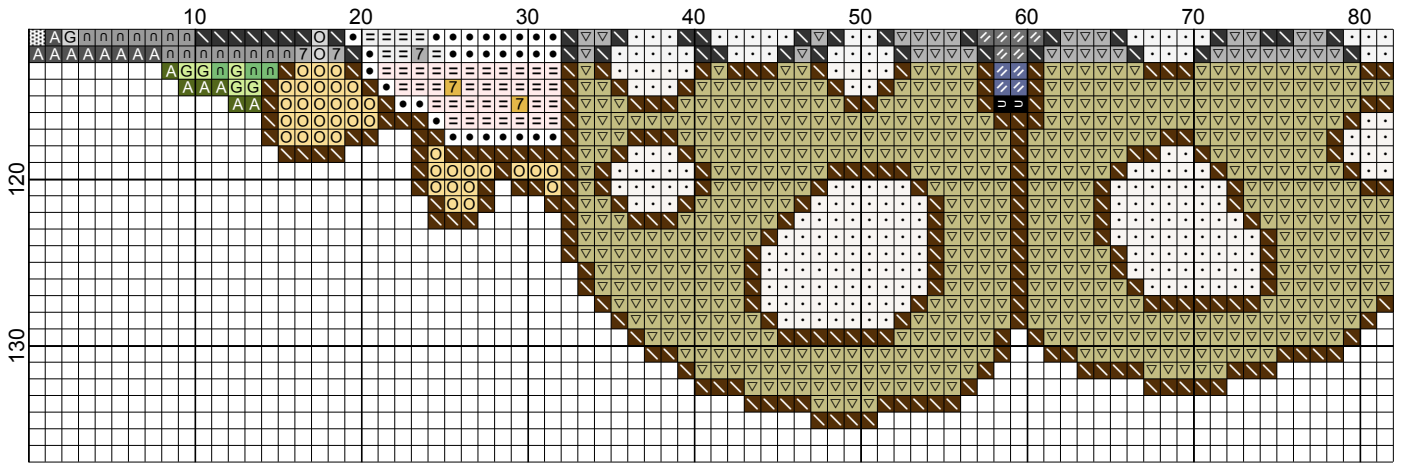

Bee-bear family Micky