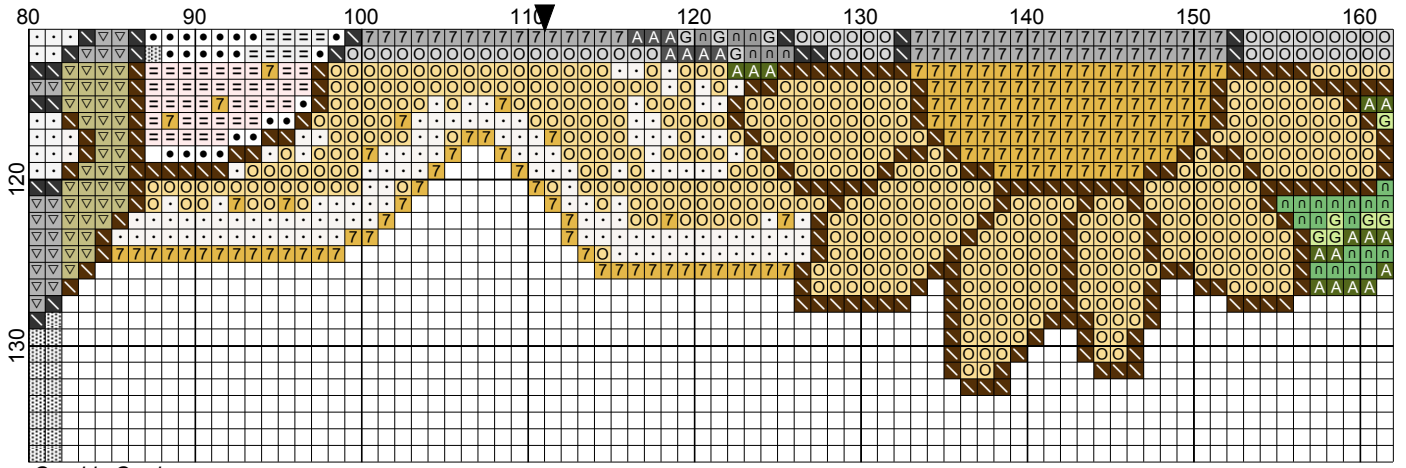

Bee-bear family Micky

Graphic Garden

Bee-bear family Micky

# Bee-bear family Micky

- DMC-Ecru
- DMC-White
- DMC-152
- DMC-310
- DMC-320
- DMC-372
- DMC-161
- DMC-307
- DMC-729
- DMC-778
- DMC-819
- DMC-898
- DMC-936
- DMC-3348
- DMC-3726
- DMC-3855
- DMC-666
- DMC-498
- DMC-159

Bee-bear family Micky

Bee-bear family Micky

Bee-bear family Micky

# Bee-bear family

---

Micky  
Graphic Garden  
Aida 14  
222W x 137H  
15,71" x 9,64" (220 x 135 стежки)

	[2]	DMC	Ecru	ecru
	[2]	DMC	White	white
	[2]	DMC	152	md lt shell pink
	[2]	DMC	310	black
	[2]	DMC	320	pistachio green - md
	[2]	DMC	372	mustard - lt
	[2]	DMC	161	gray blue
	[2]	DMC	307	lemon
	[2]	DMC	729	old gold - md
	[2]	DMC	778	antique mauve - vy lt