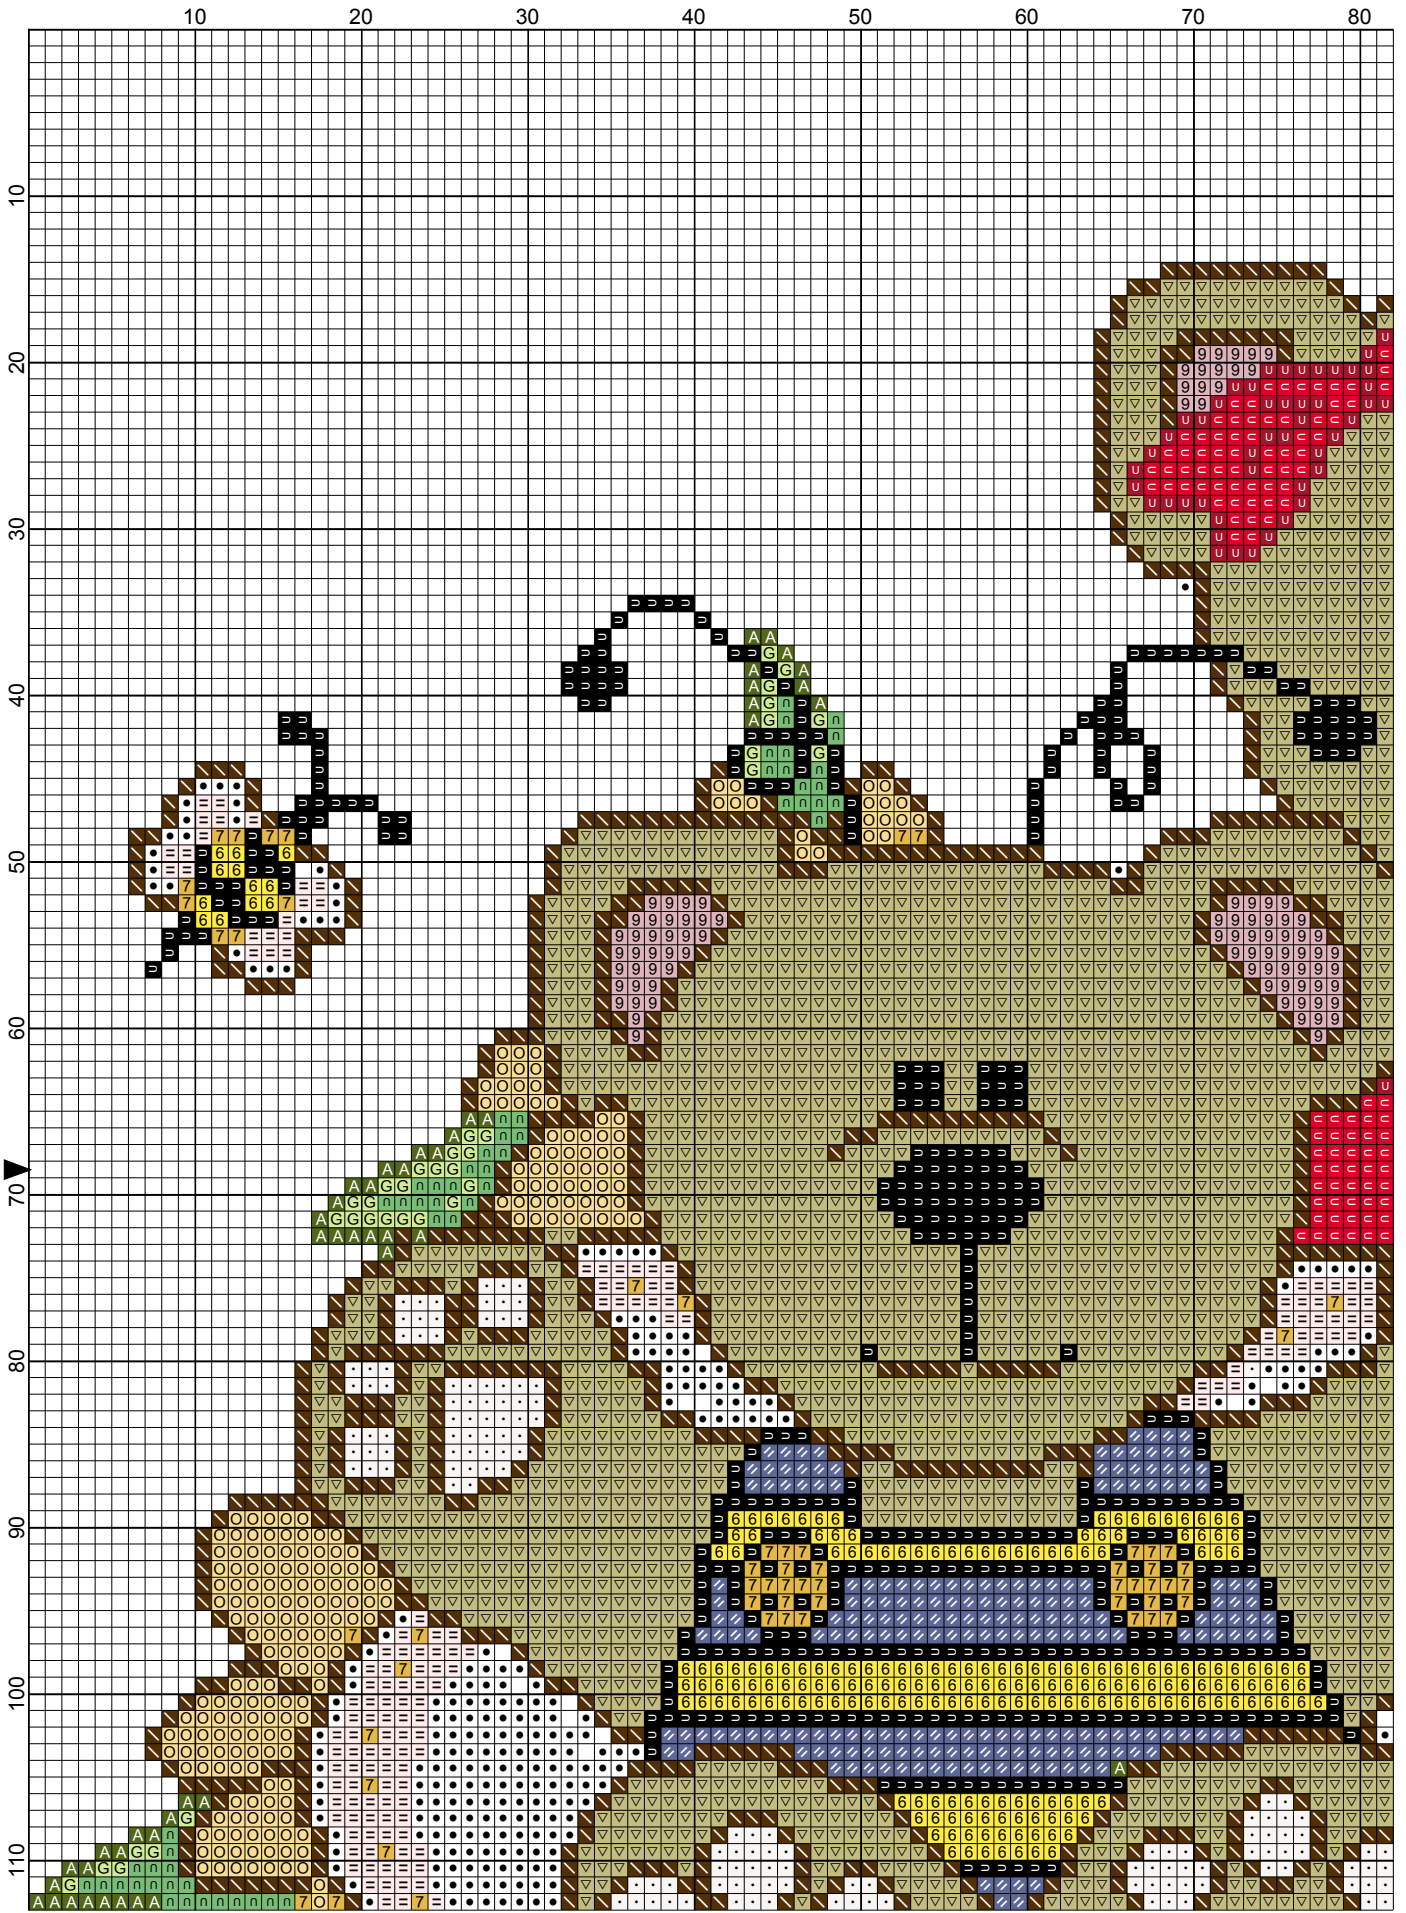

Bee-bear family Micky

Graphic Garden

Bee-bear family Micky

# Bee-bear family Micky

- DMC-Ecru
- DMC-White
- DMC-152
- DMC-310
- DMC-320
- DMC-372
- DMC-161
- DMC-307
- DMC-729
- DMC-778
- DMC-819
- DMC-898
- DMC-936
- DMC-3348
- DMC-3726
- DMC-3855
- DMC-666
- DMC-498
- DMC-159

Bee-bear family Micky

Bee-bear family Micky

Bee-bear family Micky

# Bee-bear family

---

Micky  
Graphic Garden  
Aida 14  
222W x 137H  
15,71" x 9,64" (220 x 135 стежки)

	[2]	DMC	Ecru	ecru
	[2]	DMC	White	white
	[2]	DMC	152	md lt shell pink
	[2]	DMC	310	black
	[2]	DMC	320	pistachio green - md
	[2]	DMC	372	mustard - lt
	[2]	DMC	161	gray blue
	[2]	DMC	307	lemon
	[2]	DMC	729	old gold - md
	[2]	DMC	778	antique mauve - vy lt