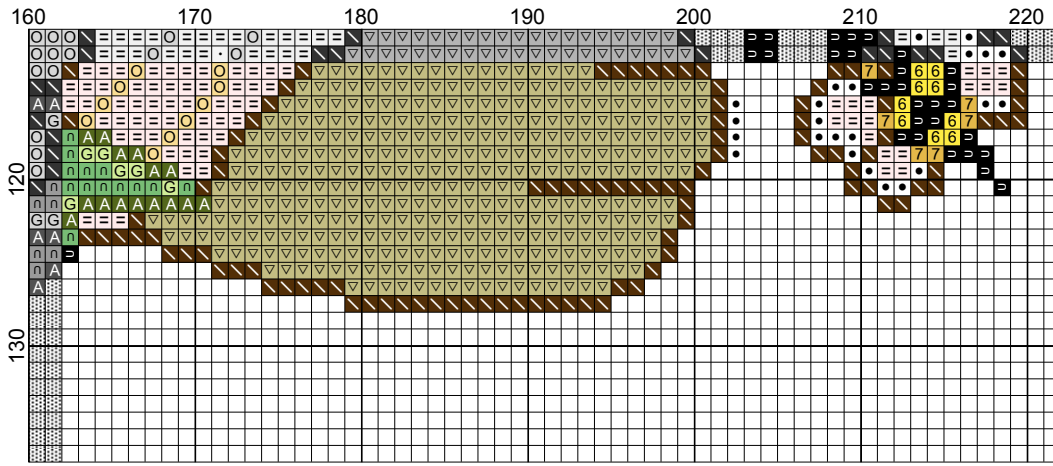

Bee-bear family Micky

Graphic Garden

Bee-bear family Micky

# Bee-bear family Micky

- DMC-Ecru
- DMC-White
- DMC-152
- DMC-310
- DMC-320
- DMC-372
- DMC-161
- DMC-307
- DMC-729
- DMC-778
- DMC-819
- DMC-898
- DMC-936
- DMC-3348
- DMC-3726
- DMC-3855
- DMC-666
- DMC-498
- DMC-159

Bee-bear family Micky

Bee-bear family Micky

Bee-bear family Micky

# Bee-bear family

---

Micky  
Graphic Garden  
Aida 14  
222W x 137H  
15,71" x 9,64" (220 x 135 стежки)

	[2]	DMC	Ecru	ecru
	[2]	DMC	White	white
	[2]	DMC	152	md lt shell pink
	[2]	DMC	310	black
	[2]	DMC	320	pistachio green - md
	[2]	DMC	372	mustard - lt
	[2]	DMC	161	gray blue
	[2]	DMC	307	lemon
	[2]	DMC	729	old gold - md
	[2]	DMC	778	antique mauve - vy lt