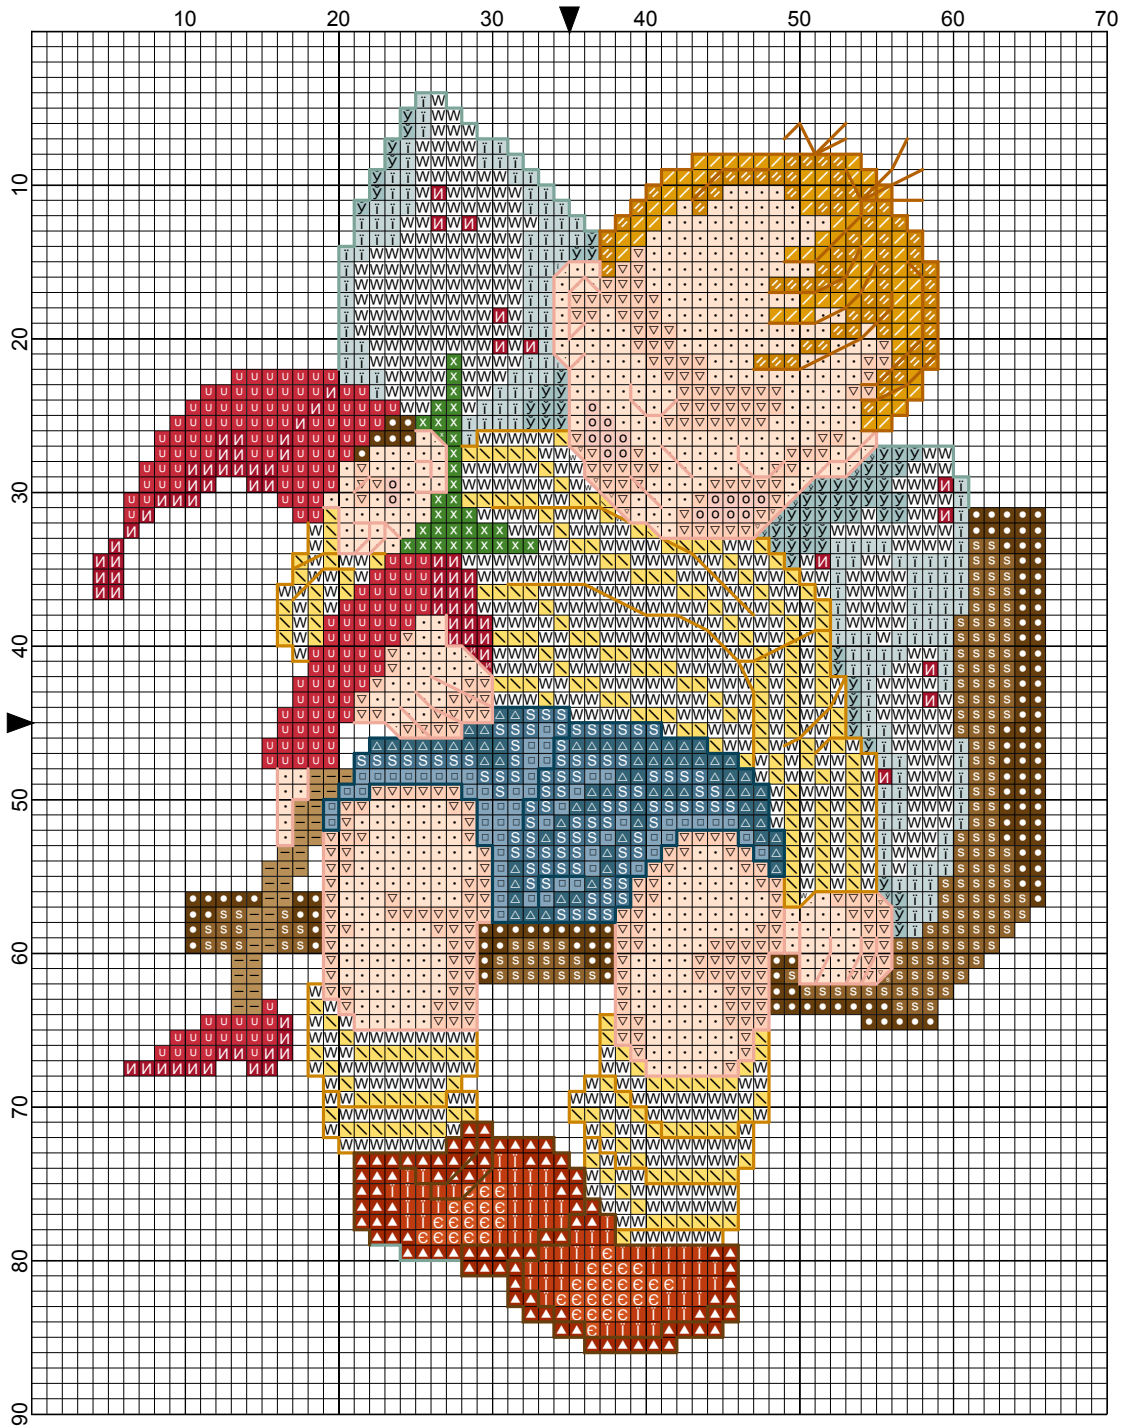

M. J. Himmel

# Sleepy time Hummel

- Legend:
- W DMC-White
  - U DMC-321
  - Y DMC-782
  - V DMC-945
  - O DMC-951
  - Q DMC-754
  - Z DMC-783
  - S DMC-434
  - DMC-801
  - Y DMC-927
  - △ DMC-930
  - DMC-932
  - S DMC-931
  - S DMC-436
  - I DMC-498
  - X DMC-743
  - X DMC-987
  - ▲ DMC-918
  - ⊕ DMC-919
  - ⊕ DMC-920
  - i DMC-928
- Backsticks:
- DMC-311
  - DMC-780
  - DMC-758
  - DMC-926
  - DMC-782
  - DMC-801

# Sleppy time

---

70W x 90H

4,43" x 5,86" (62 x 82 стежки)

## Legend:

 [2] DMC White white	 [2] DMC 434 brown - lt	 [2] DMC 498 christmas red - dk
 [2] DMC 321 christmas red	 [2] DMC 801 coffee brown - dk	 [2] DMC 743 yellow - md
 [2] DMC 782 topaz - dk	 [2] DMC 927 grey green - lt	 [2] DMC 987 forest green - dk
 [2] DMC 945 tawny - md	 [2] DMC 930 antique blue - dk	 [2] DMC 918 red copper - dk
 [2] DMC 951 tawny - lt	 [2] DMC 932 antique blue - lt	 [2] DMC 919 red copper
 [2] DMC 754 peach - lt	 [2] DMC 931 antique blue - md	 [2] DMC 920 copper - md
 [2] DMC 783 topaz - md	 [2] DMC 436 tan	 [2] DMC 928 grey green - vy lt