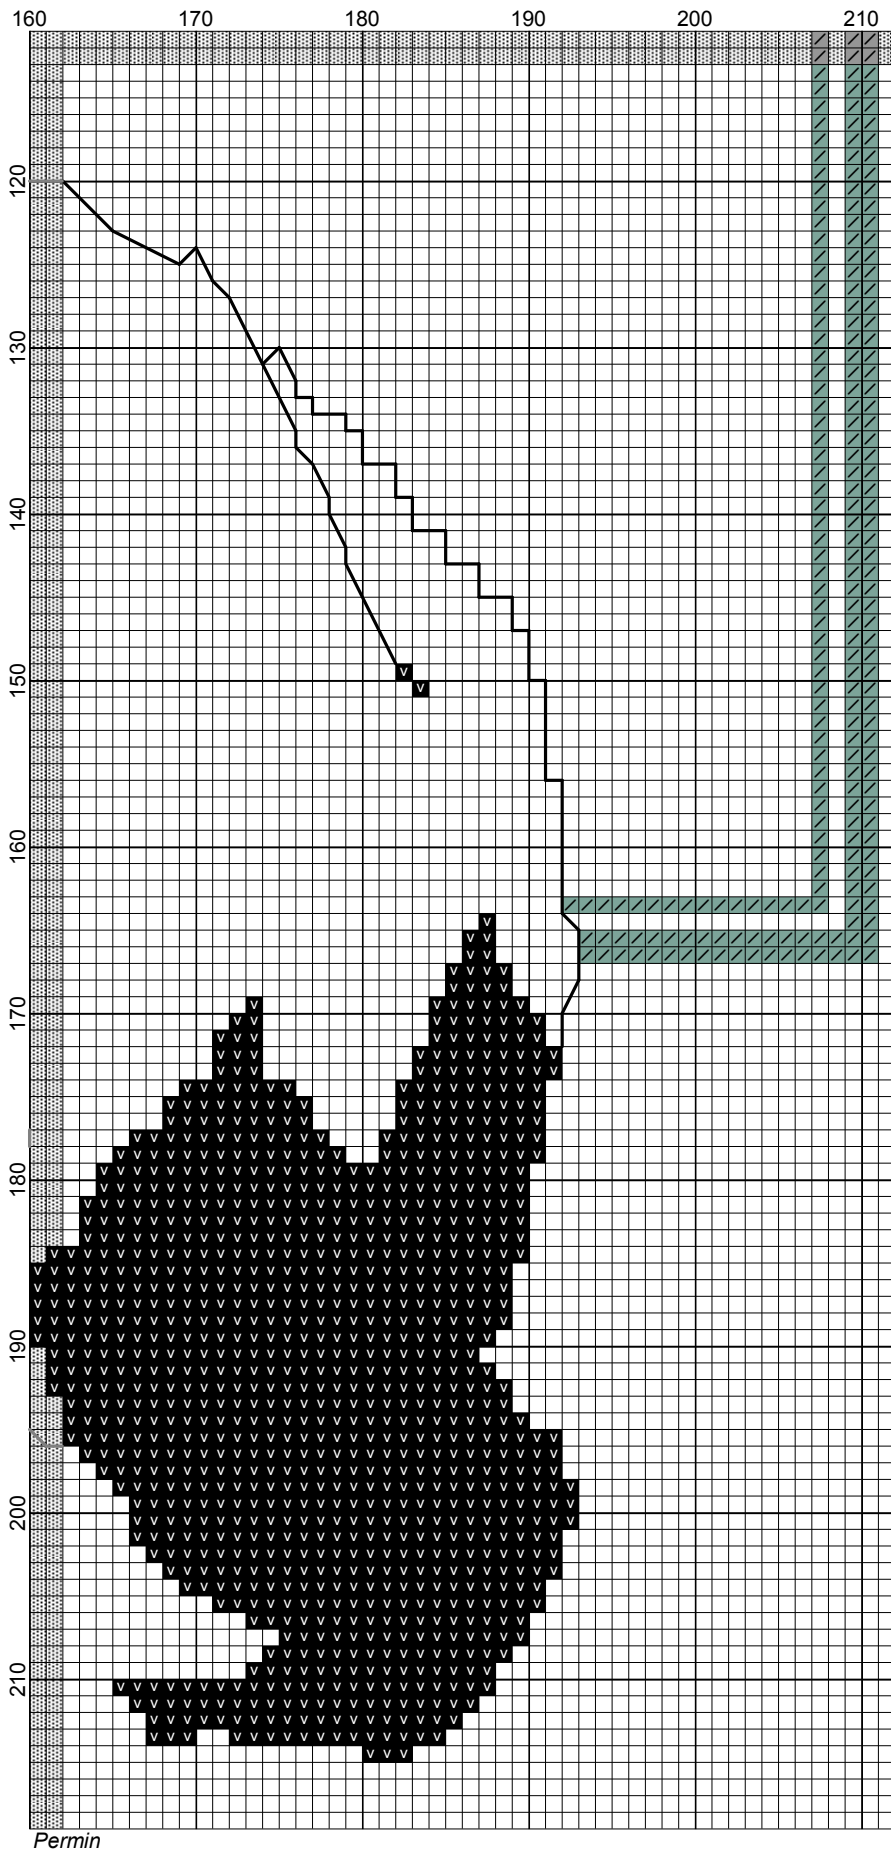

- Legend:
- DMC-926
 - DMC-310
 - Back stitches: DMC-310

Permin

Permin

Panda 70-8201

Size: 212W x 219H
15,00" x 15,50" (210 x 217 cm)

Legend:

  [2] DMC 926 gray green - md

  [2] DMC 310 black

Back stitches:

 DMC-310 black