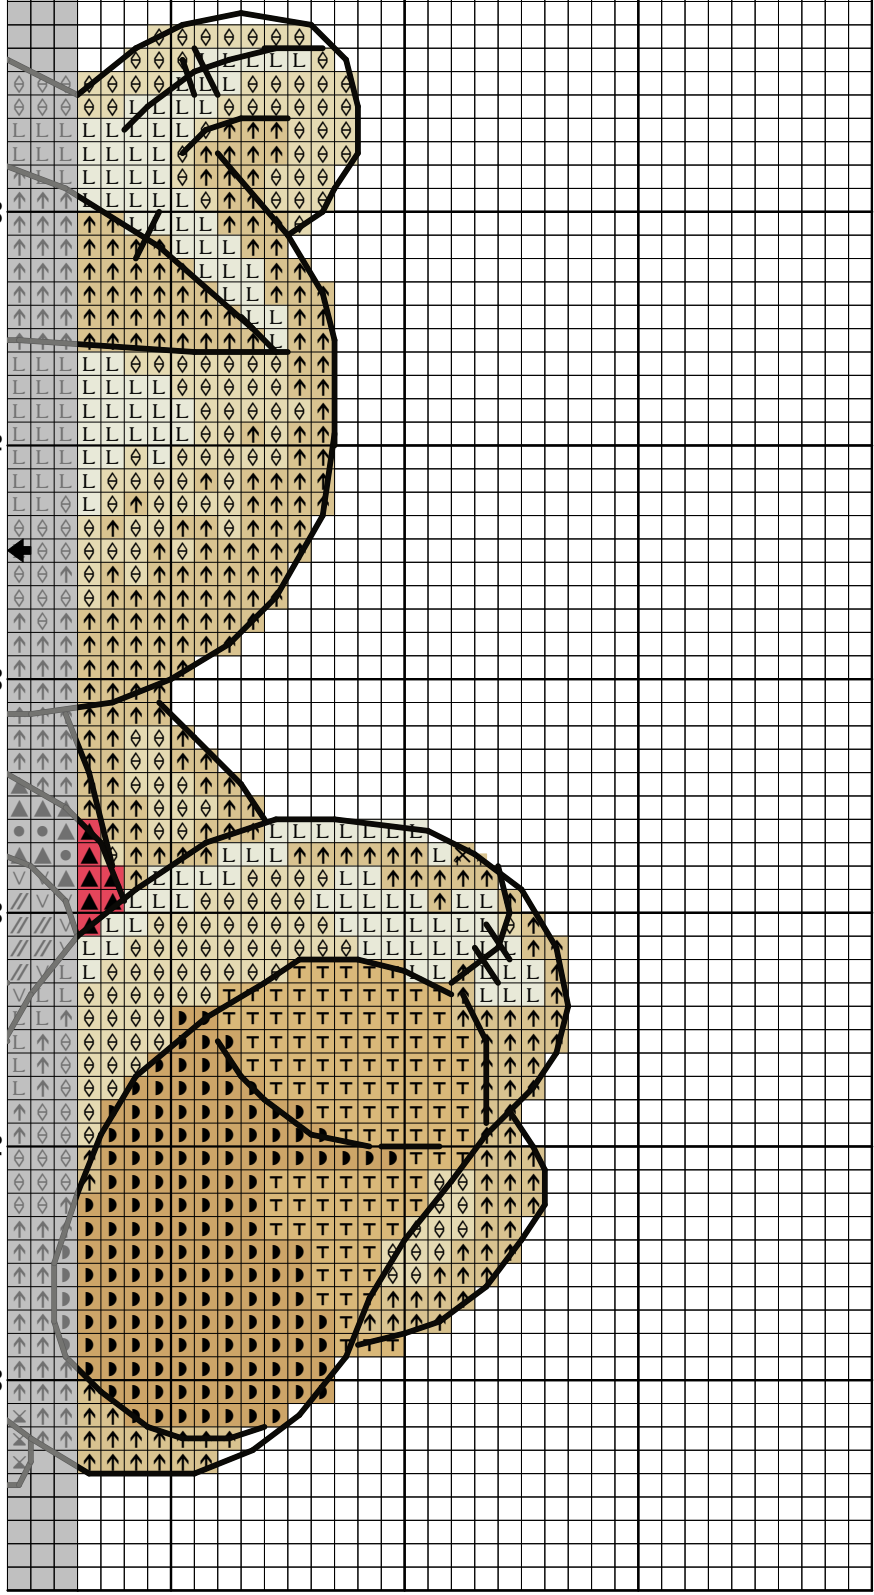

Не бойся папа, я рядом!

70

80

90

100

10

20

30

40

50

60

70

80

word!

Fabric: Aida 14, White
75w X 82h Stitches
Size: 14 Count, 13.61w X 14.88h cm

Floss Used for Full Stitches:

Symbol	Strands	Type	Number	Color
	2	DMC	436	Tan
	2	DMC	437	Tan-LT
	2	DMC	712	Cream
	2	DMC	738	Tan-VY LT
	2	DMC	739	Tan-UL VY LT
	2	DMC	745	Yellow-LT Pale
	2	DMC	746	Off White
	2	DMC	891	Carnation-DK
	2	DMC	892	Carnation-MD
	2	DMC	912	Emerald Green-LT
	2	DMC	913	Nile Green-MD
	2	DMC	954	Nile Green
	2	DMC	3827	Golden Brown-Pale
	2	DMC	3855	Autumn Gold-LT
	2	DMC	black	Sharon mohair

Floss Used for Half Stitches:

Symbol	Strands	Type	Number	Color
	2	DMC	738	Tan-VY LT

Floss Used for Quarter Stitches:

Symbol	Strands	Type	Number	Color
	2	DMC	738	Tan-VY LT
	2	DMC	892	Carnation-MD

Floss Used for Back Stitches: